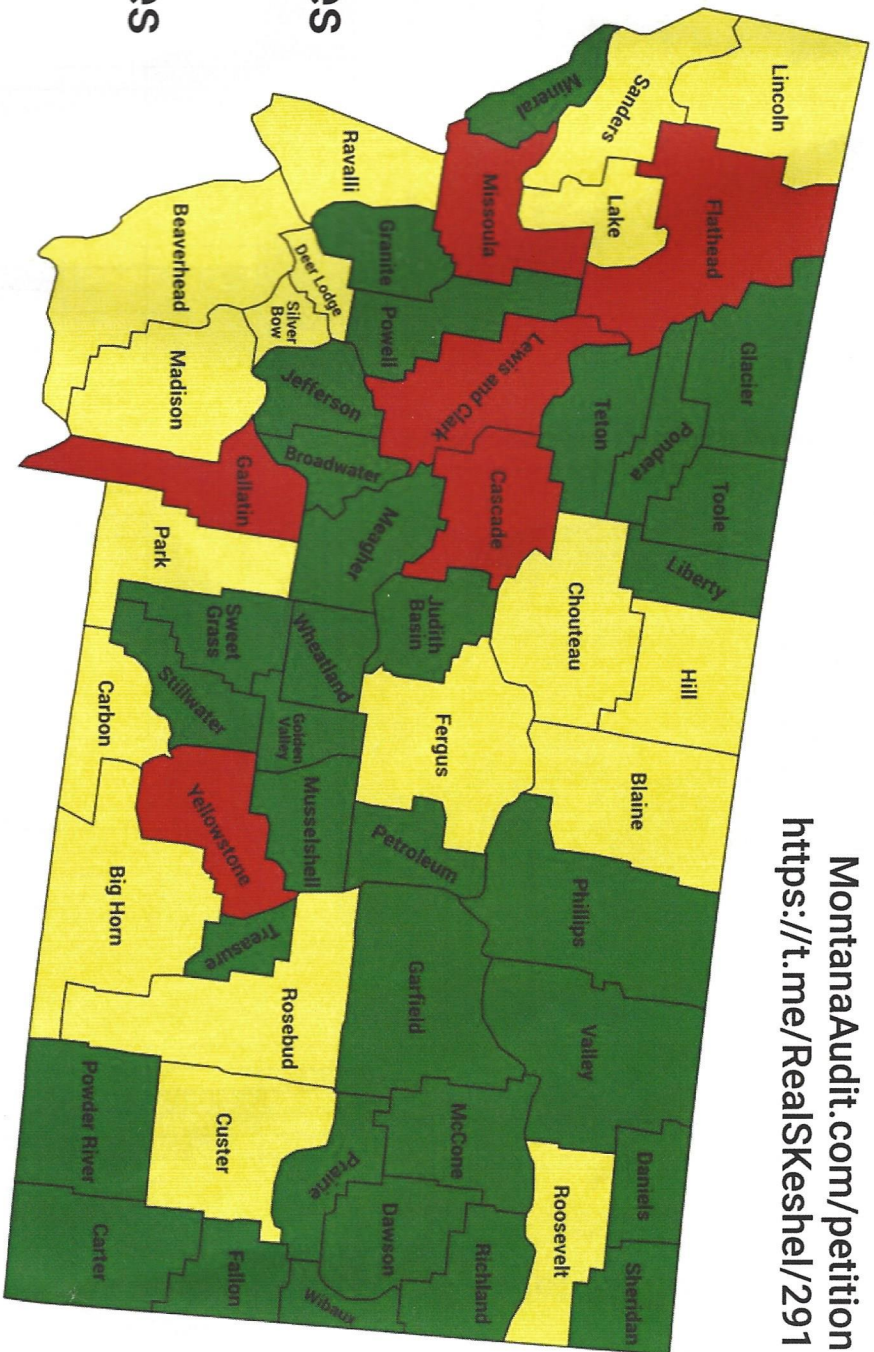

ESTIMATED EXCESS VOTES

State-wide

46,000 excess votes

Missoula Flathead

~6,000 votes ~5,000 votes

Cascade Gallatin

~3,000 votes ~7,000 votes

Lewis & Clark

~3,000 votes

Yellowstone

~6,000 votes

MontanaAudit.com/petition
<https://t.me/RealsKeshel/291>

Obviously Ugly (6)

Suspect / Likely Fraud (19)

Clean (31) At least in consistency with historic voting patterns